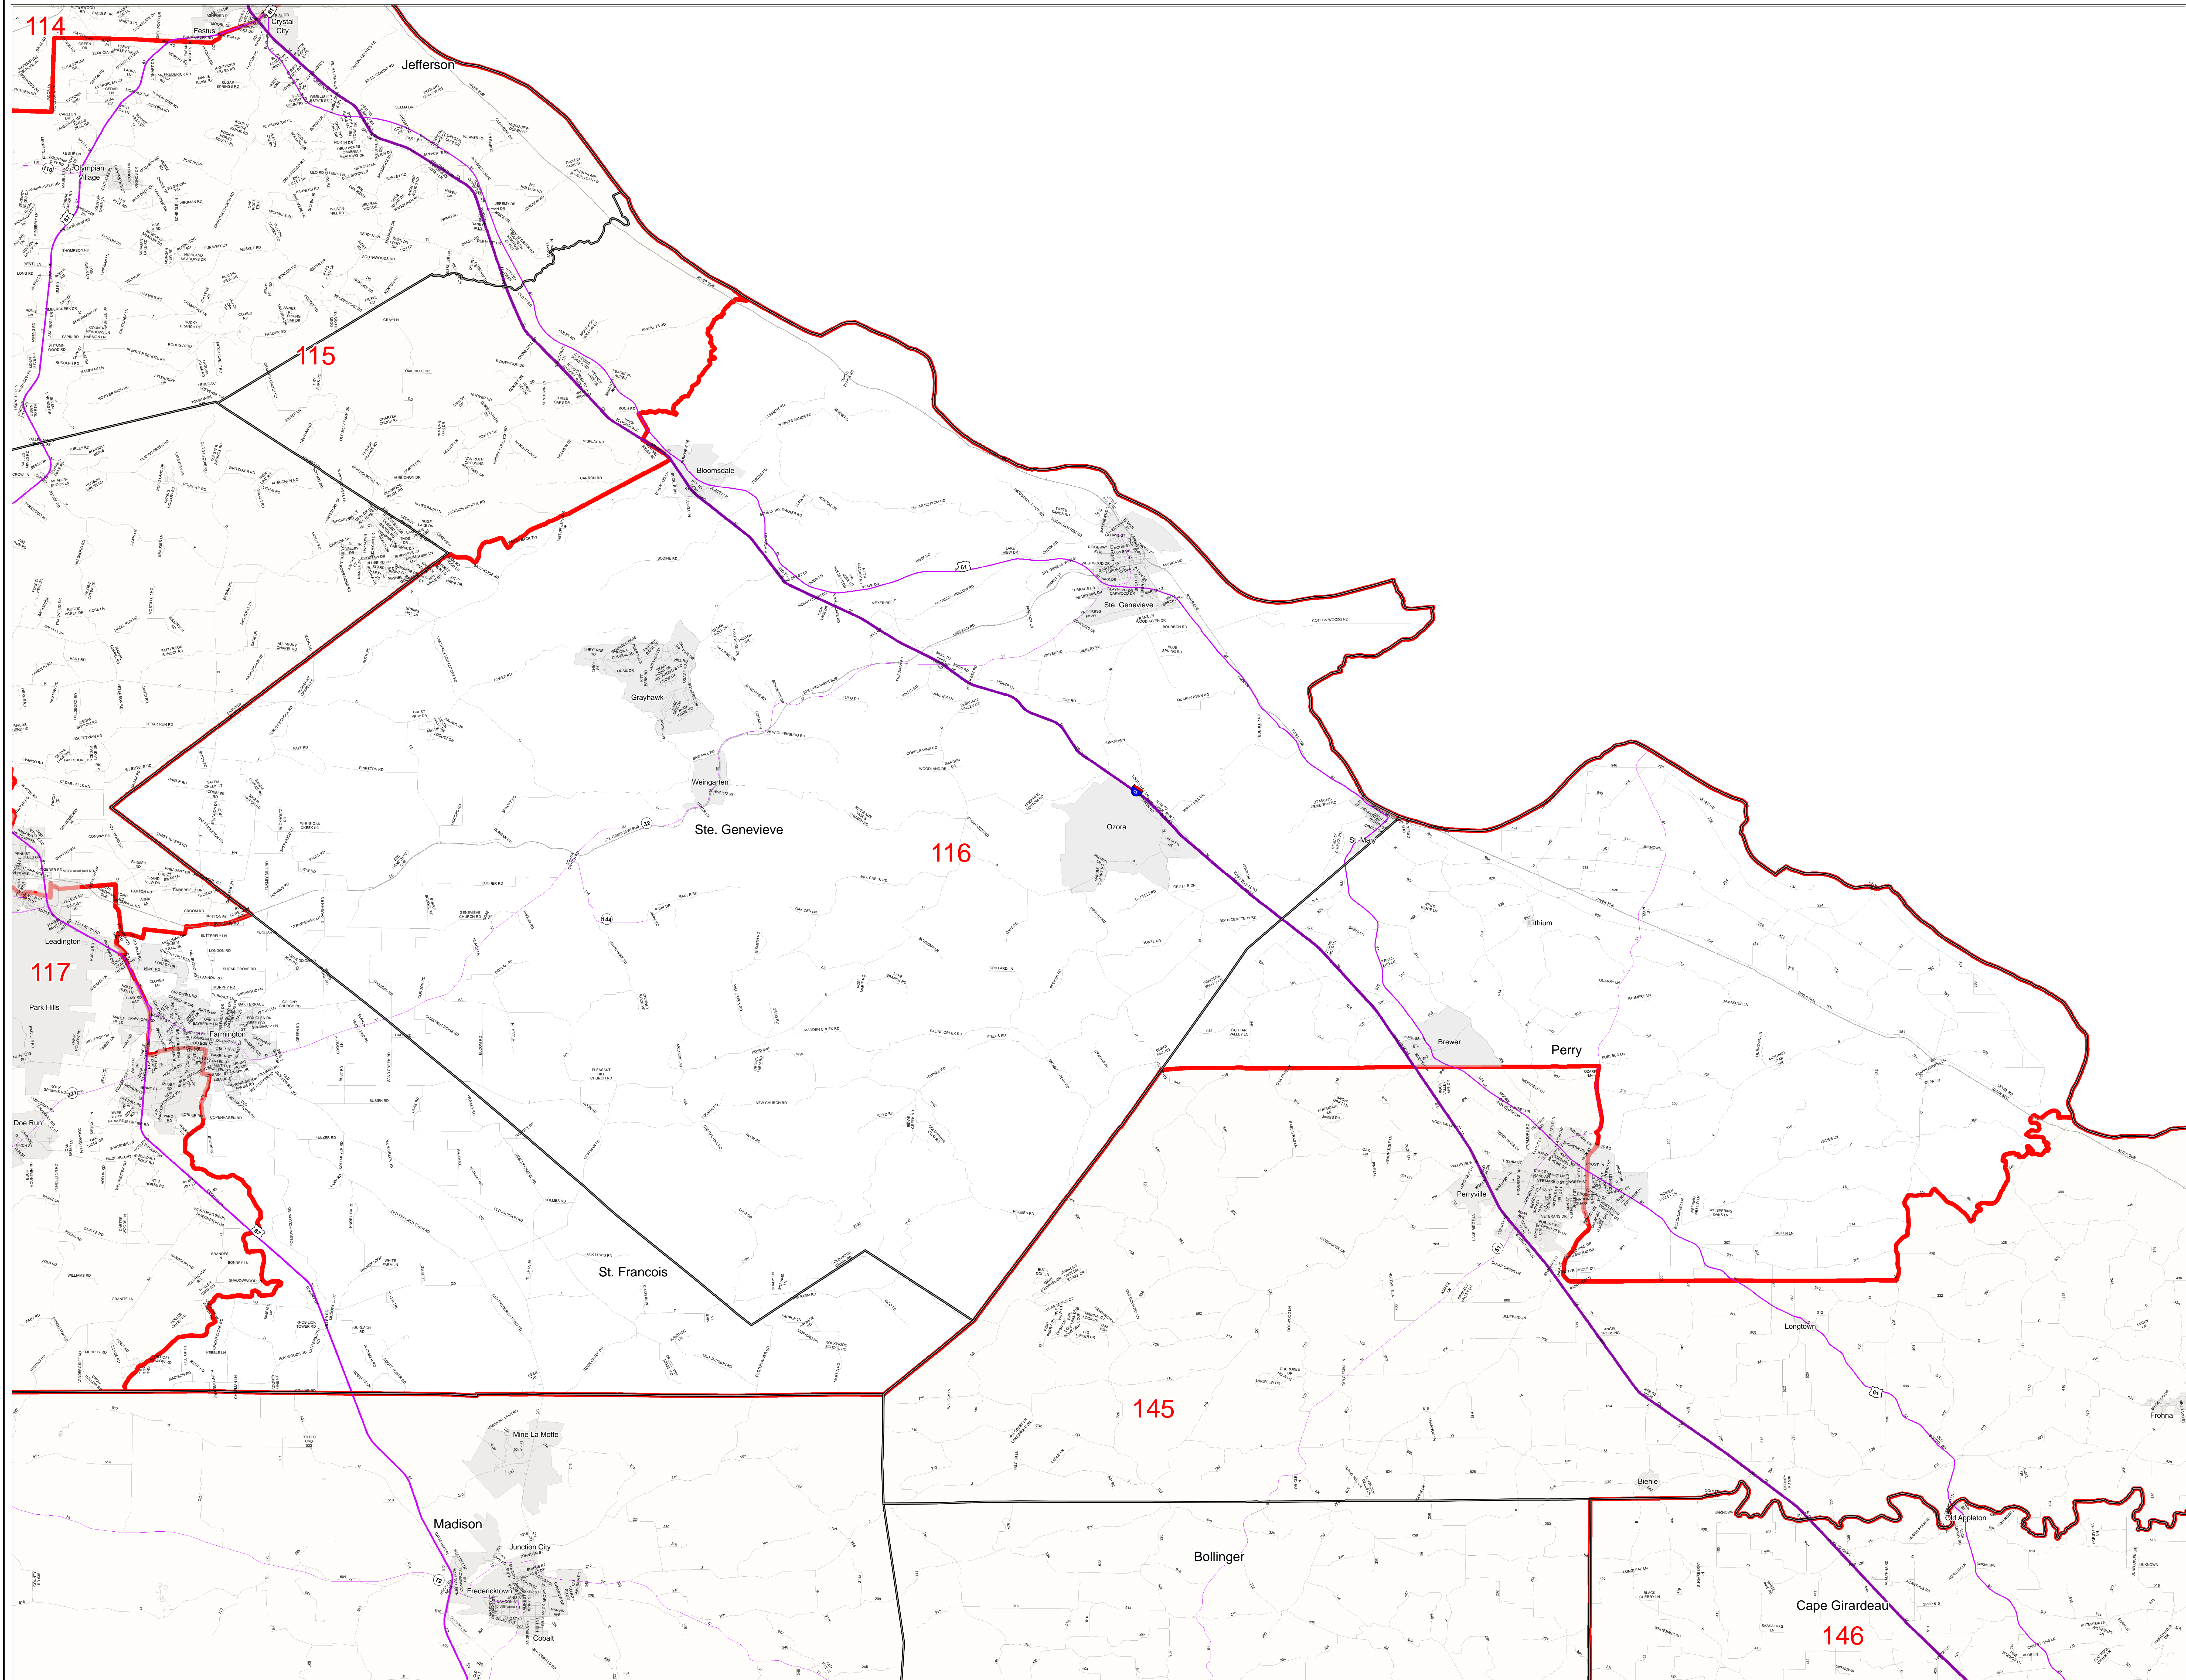

Missouri State House District Number 116
House Apportionment Plan 2011

District 116

Map Sheet Extent

- Districts
- Counties
- Interstates
- U.S. Highways
- MO Highways
- Streets
- Incorporated Places*
- Area Outside of Featured District

*Includes census designated places (CDPs).